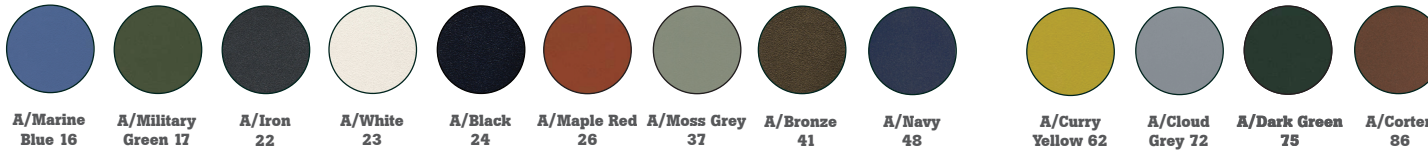

Finishes

14.5 lbs D 23.5" / W 25" / H 32"

#434
Side Chair